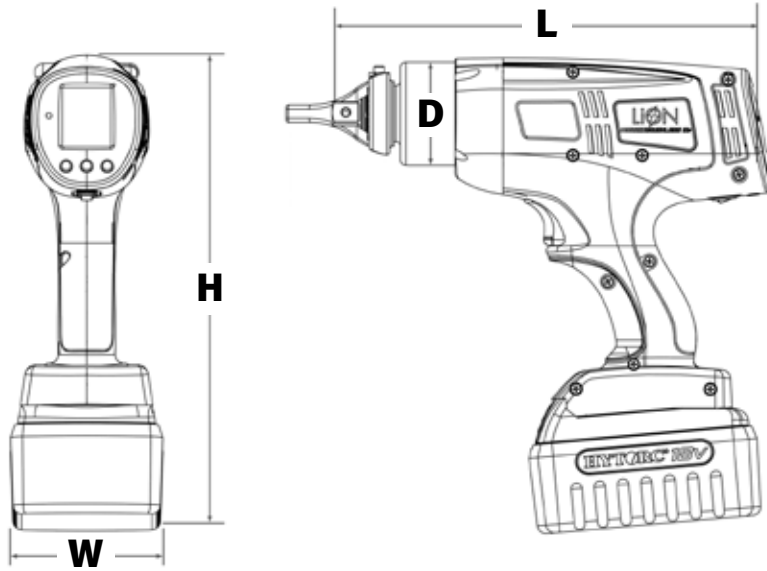

LION GUN® Electric Torque Tool

The LION GUN is the world's first affordable precision bolting system with built-in data recording. Set your desired torque output on the LION GUN's display and pull the trigger to get precise, repeatable torque without excessive noise or vibration.

INDUSTRIAL-GRADE POWER

The LION GUN's industrial-strength gear box is driven by a brushless DC motor connected to a non-impacting gearbox to deliver torque faster, smoother and more reliably than manual clicker wrenches, impact wrenches and other tightening tools.

DATA RECORDING

Built-in data recording capability allows the user to maintain a log of all completed bolting jobs. For improved quality control and accountability, the information can be saved to a PC or tablet to provide a permanent record of the work performed. Wireless data transfer is also available on select configurations.

LEGEND: H = HEIGHT W = WIDTH L = LENGTH D = DIAMETER

CONFIGURATION	H	W	L	D	SQUARE DRIVE	WEIGHT	TORQUE		RPM	
					in.		lbs.	ft-lbs(Min)	ft-lbs(Max)	
IMPERIAL										
LIONGUN-.25	10.83	3.47	10.16	2.35	1/2	7.30	25	250	11.6	
LIONGUN-.25-BSM	10.83	3.47	10.16	2.35	1/2	7.30	25	250	11.6	
LIONGUN-.7	10.83	3.47	11.13	2.45	3/4	8.22	70	700	4.1	
LIONGUN-.7-BSM	10.83	3.47	11.13	2.45	3/4	8.22	70	700	4.1	
					mm		kg	Nm(Min)	Nm(Max)	RPM
METRIC										
LIONGUN-.25	275	88	258	60	13	3.32	34	339	11.6	
LIONGUN-.25-BSM	275	88	258	60	13	3.32	34	339	11.6	
LIONGUN-.7	275	88	283	62	19	3.74	95	949	4.1	
LIONGUN-.7-BSM	275	88	283	62	19	3.74	95	949	4.1	